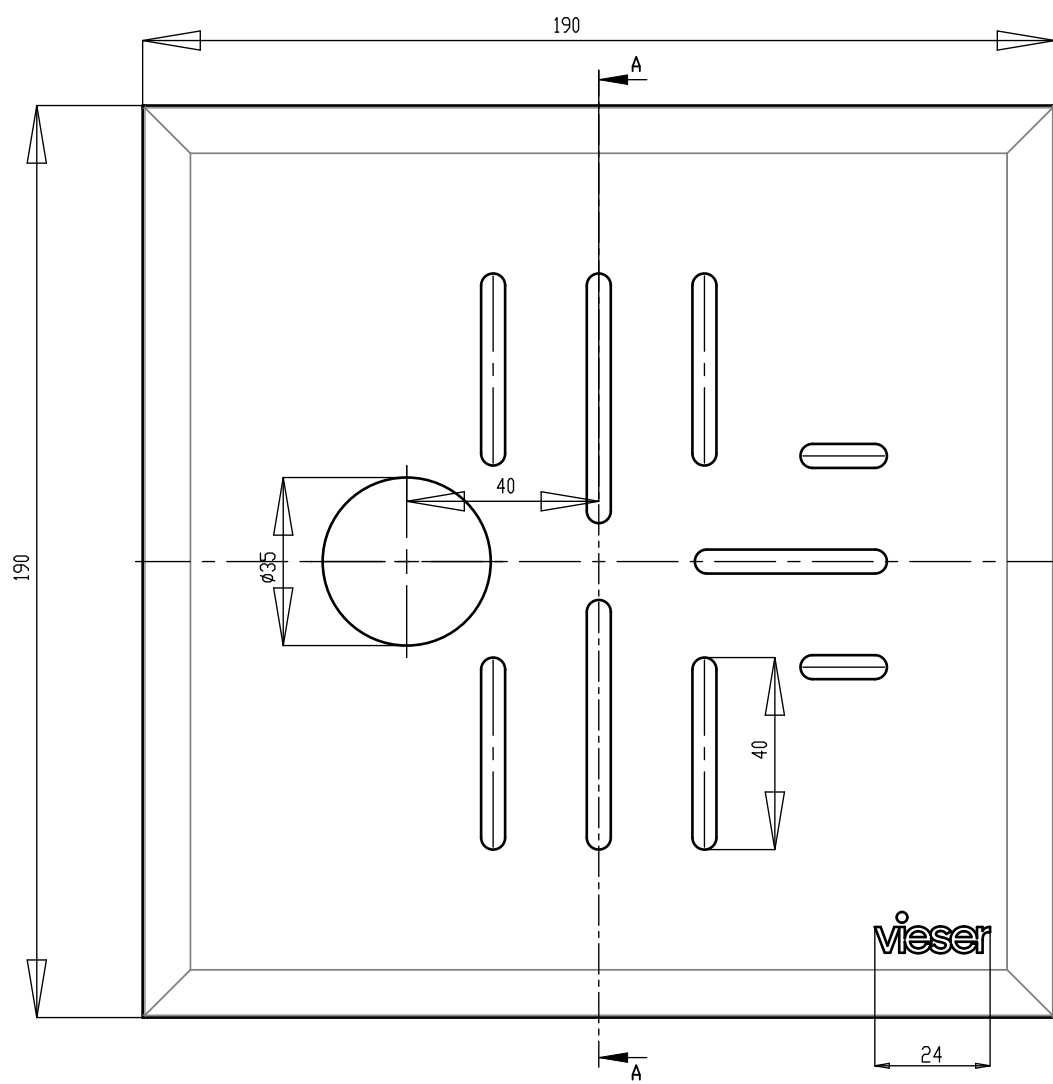

SECTION A-A

Color: Black, RAL 9005

	<p>Vieser Classic Ø32 - Stainless steel grating with plastic frame – 197×197</p>
	<p>6007707</p>